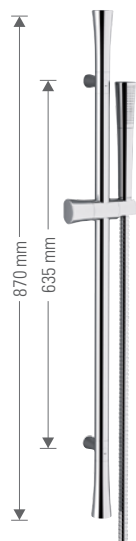

Saliscendi Diva con doccetta e flessibile.
Diva sliding rail with handshower and flexible hose.

- A352 452