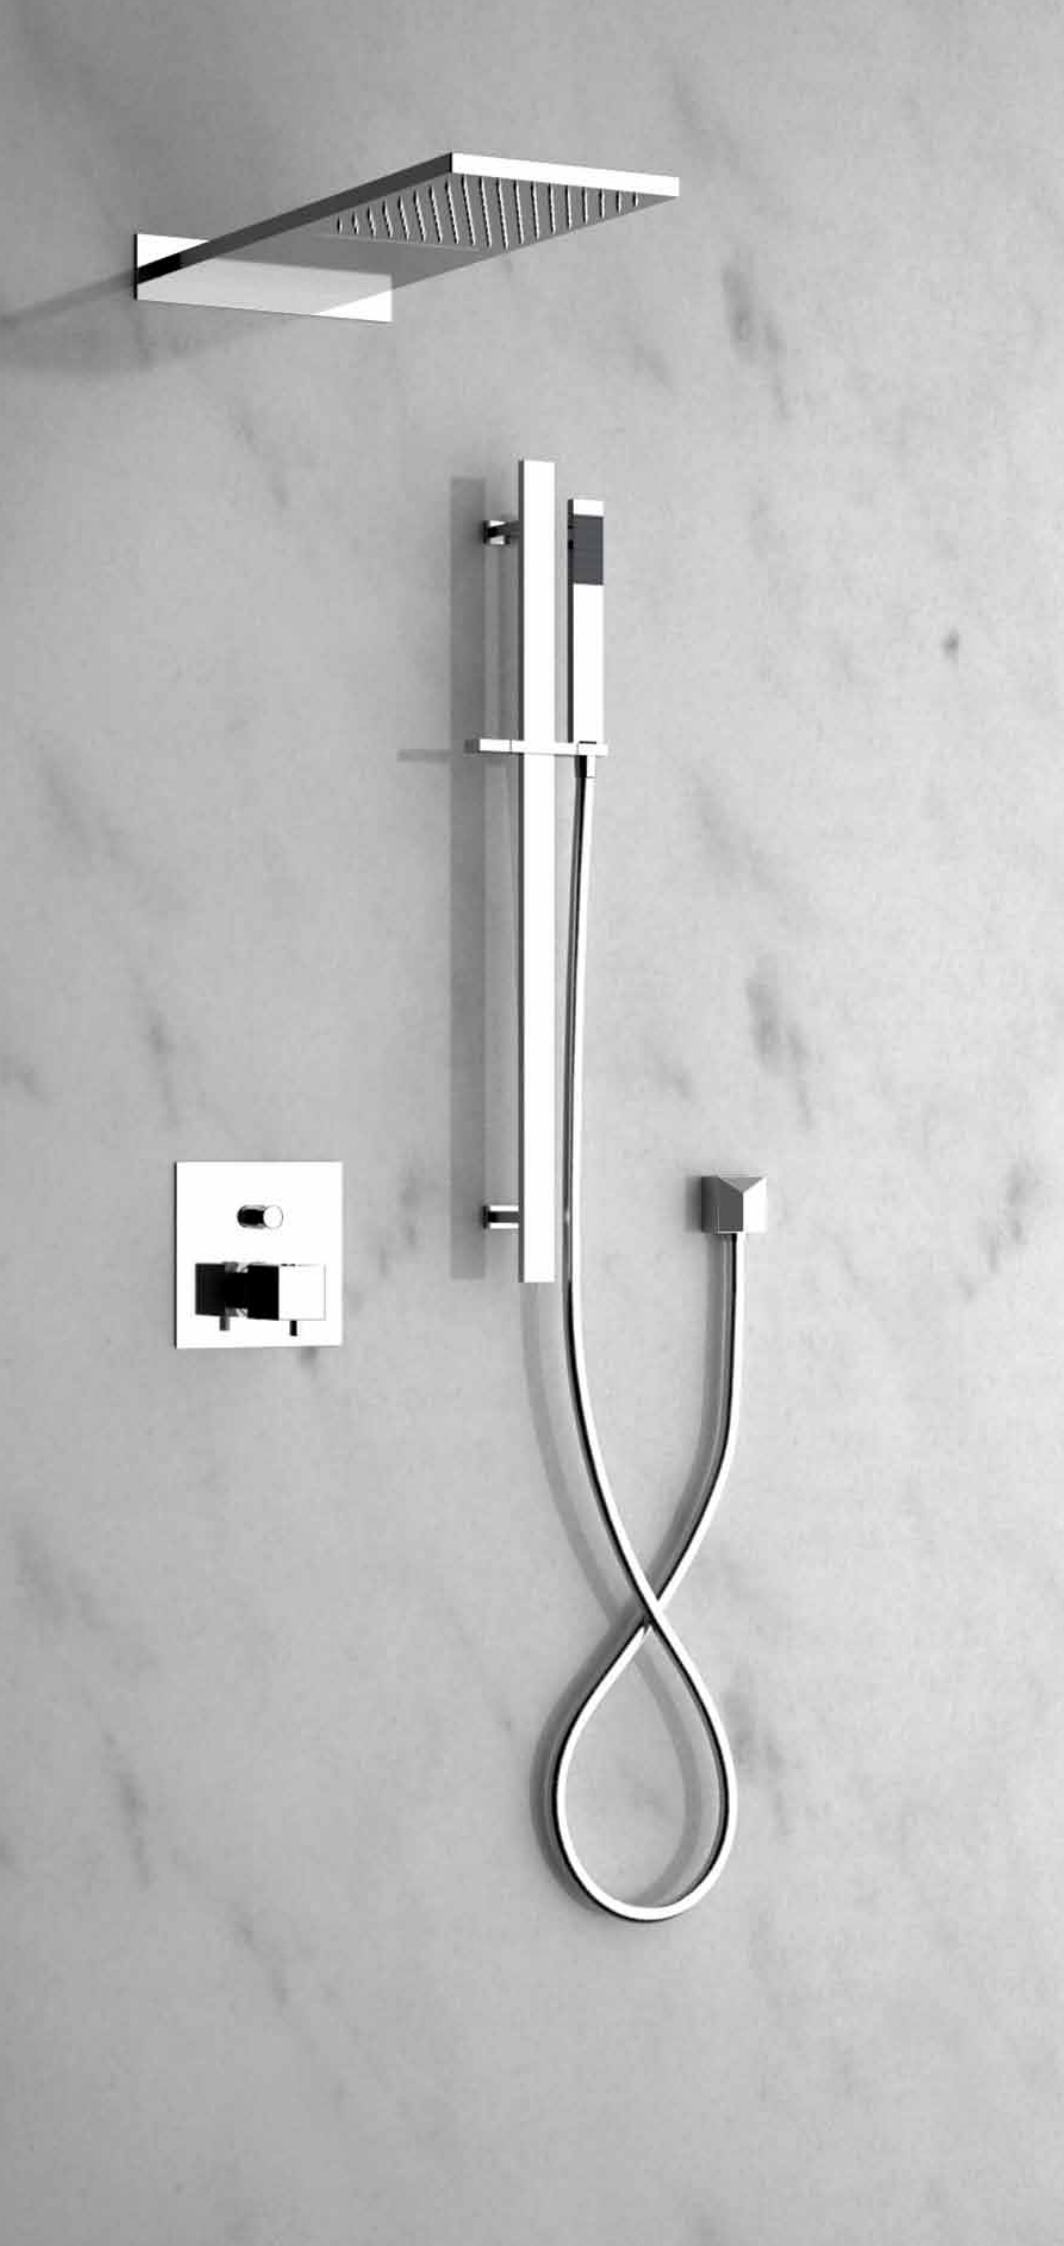

BOX INCASSO BUILT-IN BOX

DANIEL
RUBINETTERIE

La box a incasso è una soluzione appositamente studiata per le esigenze di cantiere.

Versatile, pratica e veloce nell'installazione, permette di murare un incasso con deviatore per doccia o vasca compatibile con tutte le collezioni di Daniel Rubinetterie.

La box è infatti creata per alloggiare cartucce da 35 mm, da 40 mm e termostatiche, lasciando ai Clienti finali la piena libertà di scelta sul design finale del miscelatore.

The built-in box is a solution specifically designed for construction site needs.

Versatile, practical and fast to install, it allows you to wall mount a built-in shower or bath mixer with diverter compatible with all Daniel Rubinetterie collections.

In fact, the box is created to house 35 mm, 40 mm and thermostatic cartridges, leaving to Customers the full freedom of choice concerning the final design of the mixer.