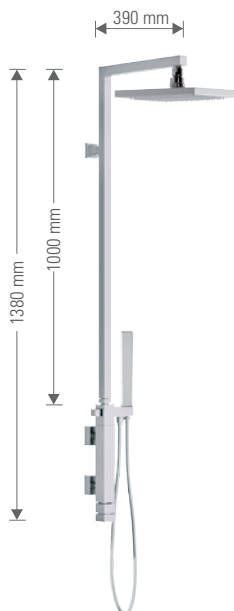

Corpo doccia termostatico con colonna, doccetta ad 1 funzione e soffione tutto in ottone cromato.
Thermostatic exposed shower mixer with shower column, 1 function handshower and shower head all in brass.

- SKT636QV