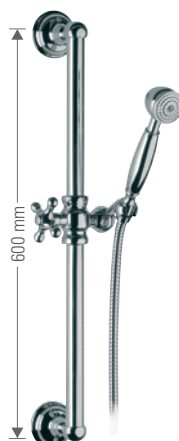

Saliscendi Revival completamente in ottone cromato con asta tonda Ø 25 mm e doccetta completamente in ottone cromato.
Sliding rail Revival range completely in CP brass, round rod Ø mm 25 with handshower completely in CP brass.

- A308 401