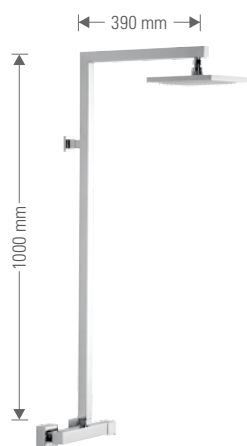

COLONNE DOCCIA - SHOWER COLUMN

Corpo doccia con colonna e soffione tutto in ottone cromato.
Exposed shower mixer with shower column and shower head all in brass.

- OX23637Q