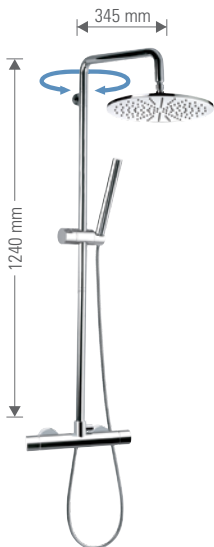

Miscelatore termostatico esterno doccia con colonna, soffione Ø30 cm, doccetta ad 1 funzione. Tutto in ottone cromato.

Thermostatic exposed single lever shower mixer with shower column, shower head Ø30 cm, 1 function handshower. All in brass.

- **ST20636C**