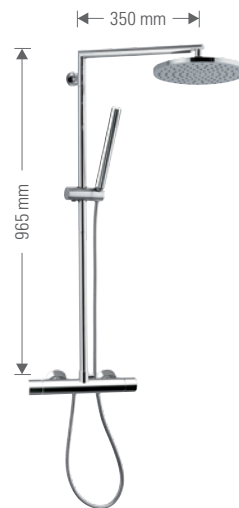

Miscelatore termostatico esterno doccia con colonna, doccetta ad 1 funzione e soffione.

Thermostatic exposed single lever shower mixer with shower column, 1 function handshower and shower head.

- **ST20635** con soffione Ø20 cm.
with shower head Ø20 cm.

- **ST20635B** con soffione Ø25 cm.
with shower head Ø25 cm.